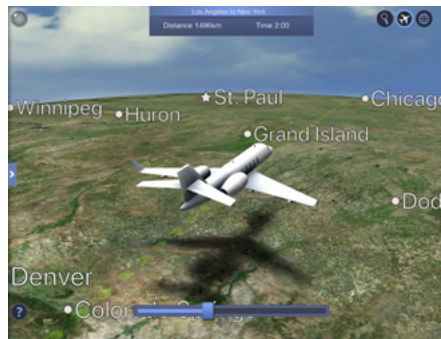

AIRSHOW® MOVING MAPS

CLEAR VIEWS AND ACCURATE INFORMATION

Engage and entertain passengers of all ages

After 40 years of evolution, Collins Aerospace Airshow® moving maps bring air travel to the next level. With crisp images and a modern interface, Airshow will be your passengers' favorite cabin feature.

Children and adults of every age are fascinated by the spectacular views of the world as they fly. Our Airshow moving maps offer an exciting level of visual realism with interesting geographical facts. With its rich array of features and high-performance capabilities, Airshow represents the best of business aviation's most popular moving map systems.

An engaging world awaits

See where you are, learn about where you're going and know when you'll get there. With Airshow, passengers stay informed and entertained with visually appealing interfaces and accurate to-the-minute flight data on every flight.

- **Point-of-interest panel** – high definition images with captions and interesting information on various points along the flight route
- **Flight progression map** – various progression views, including preflight route, total route map and distance traveled
- **Flight information page** – flight information parameters based on real-time data from the flight navigation system
- **Relative location indicator** – the distance to cities or points of interest, relative to your aircraft's position
- **Map styles** – state-of-the-art photo imagery with unprecedented color and realism consequent.